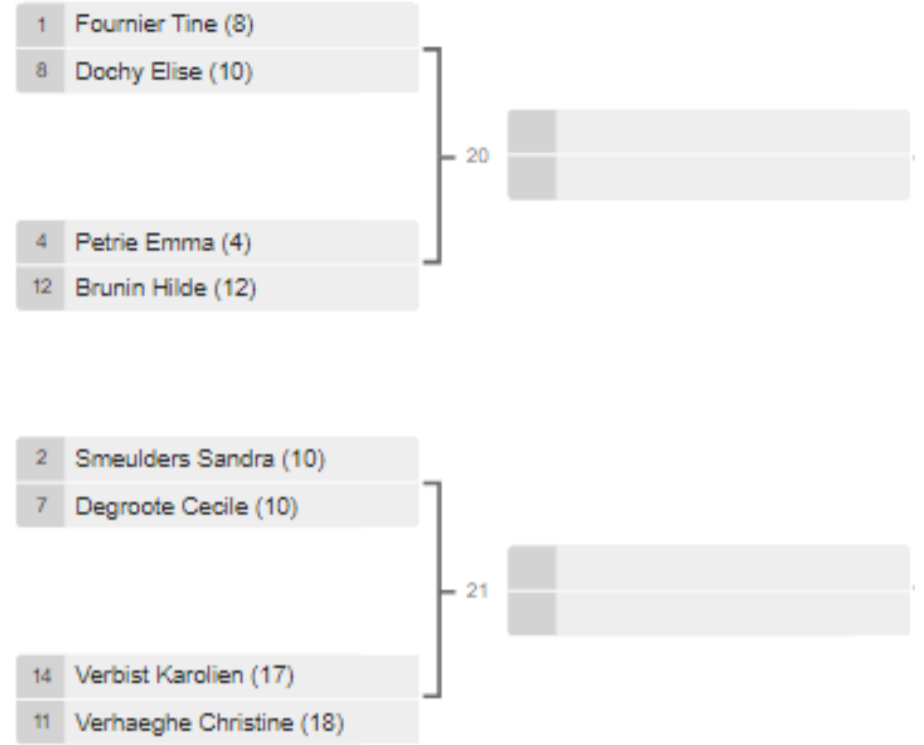

DAMES SINGLE